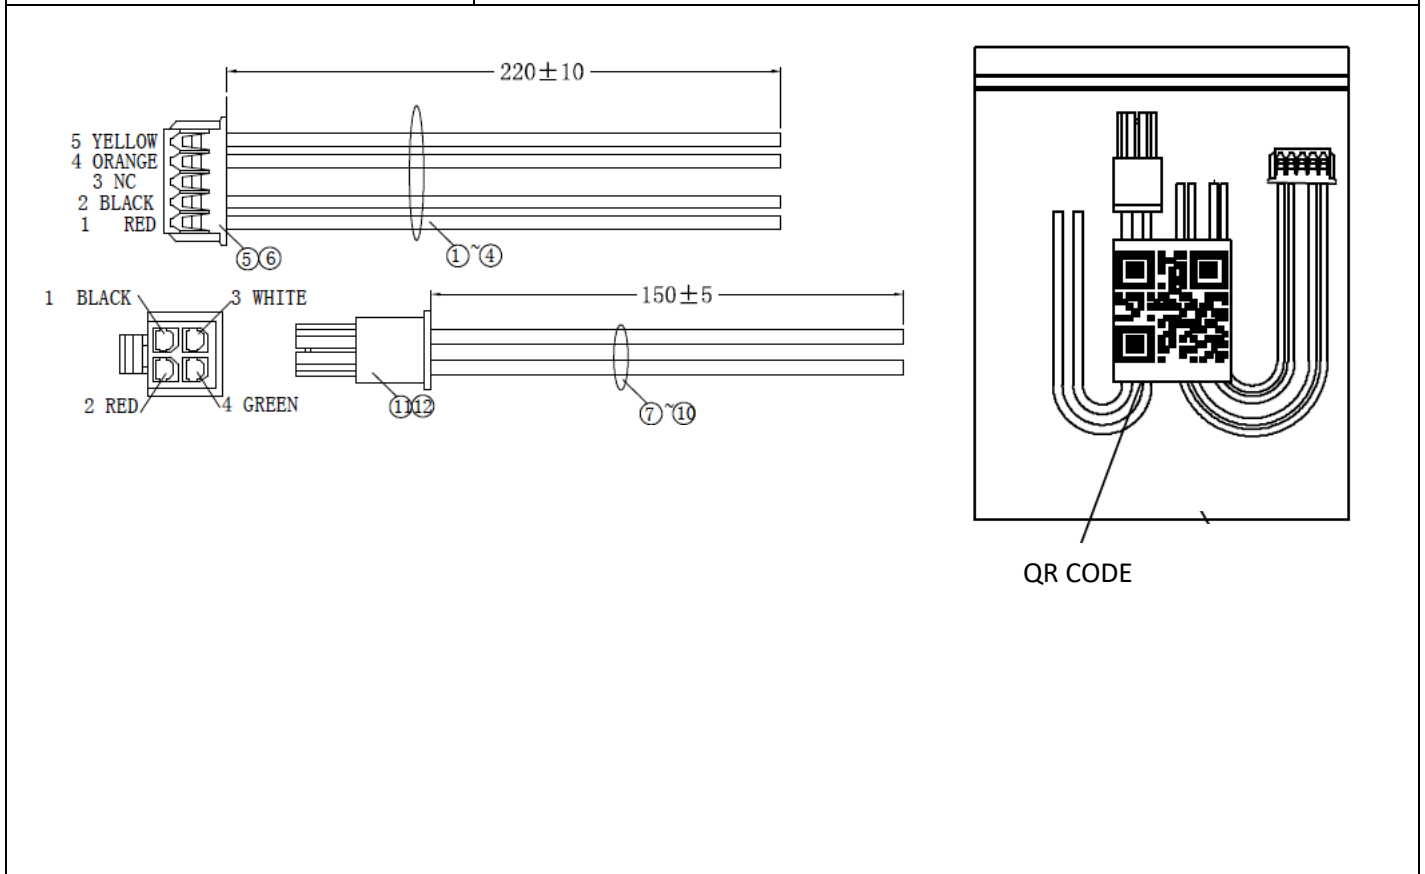

NEVO+1200 Input Cable Set (CAB-N12)

CAB-N12 Contents

- 3 x Input Power Connector (J1) Crimp Terminals
- 2 x Global Signal (J2A & J2B) Cables (220mm)
- 1 x Primary Standby (J6) Cable (220mm)

NEVO+600 Input Cable Set (CAB-N6)	
CAB-N6 Contents	
1 x Input Power Connector (J1) Housing	
3 x Input Power Connector (J1) Crimp Terminals	
1 x Global Signal (J2) Cable (220mm)	

Single Output Cable Set (CAB-SOP)	
CAB-SOP Contents	
1 x Single Output Module (J5) Cable (150mm)	
2 x 6.3mm x 0.8mm Faston Crimp Connector	
	

Dual Output Cable Set (CAB-DOP)	
<p>Contents</p> <p>1 x Dual Output Module (J1) Cable (150mm)</p> <p>1 x Dual Output Module (J5) Cable (220mm)</p>	

Current Sharing Links	
CAB-CS2 Contents	Share2Way (CAB-CS2)
1 x Share2Way	 <p style="text-align: right;"><u>WIRE TABLE</u> 4 ORANGE 4</p>
CAB-CS3 Contents	Share3Way (CAB-CS3)
1 x Share3Way	 <p>Heat-shrinkable tube</p> <p style="text-align: right;"><u>WIRE TABLE</u> 4 ORANGE 4 ORANGE 4</p>
CAB-CS4 Contents	Share4Way (CAB-CS4)
1 x Share4Way	 <p style="text-align: right;"><u>WIRE TABLE</u> 4 ORANGE 4 ORANGE 4 ORANGE 4</p>
CAB-CS5 Contents	Share5Way (CAB-CS5)
1 x Share5Way	 <p style="text-align: right;"><u>WIRE TABLE</u> 4 ORANGE 4 ORANGE 4 ORANGE 4 ORANGE 4</p>