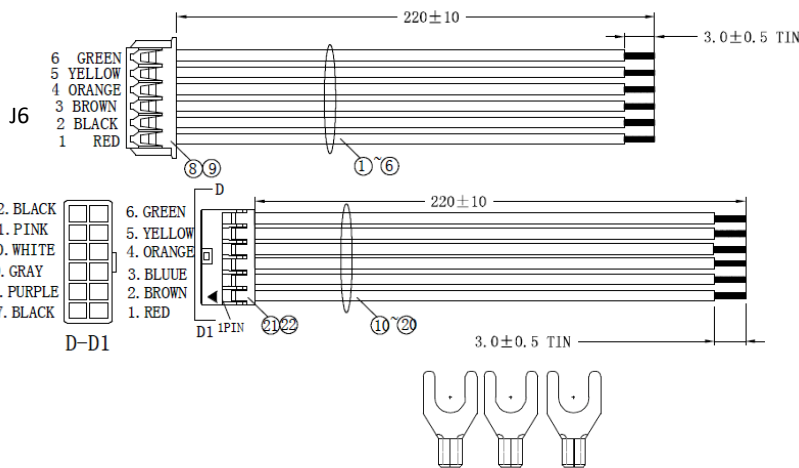

NEVO+1200 Input Cable Set (CAB-N12)

CAB-N12 Contents

- 3 x Input Power Connector (J1) Crimp Terminals
- 2 x Global Signal (J2A & J2B) Cables (220mm)
- 1 x Primary Standby (J6) Cable (220mm)

NEVO+600 Input Cable Set (CAB-N6)	
CAB-N6 Contents	
1 x Input Power Connector (J1) Housing	
3 x Input Power Connector (J1) Crimp Terminals	
1 x Global Signal (J2) Cable (220mm)	

Single Output Cable Set (CAB-SOP)	
CAB-SOP Contents	
1 x Single Output Module (J5) Cable (150mm)	
2 x 6.3mm x 0.8mm Faston Crimp Connector	
	

Dual Output Cable Set (CAB-DOP)	
<p>Contents</p> <p>1 x Dual Output Module (J1) Cable (150mm)</p> <p>1 x Dual Output Module (J5) Cable (220mm)</p>	

Current Sharing Links	
CAB-CS2 Contents	Share2Way (CAB-CS2)
1 x Share2Way	 <p style="text-align: right;"><u>WIRE TABLE</u> 4 ORANGE 4</p>
CAB-CS3 Contents	Share3Way (CAB-CS3)
1 x Share3Way	 <p>Heat-shrinkable tube</p> <p style="text-align: right;"><u>WIRE TABLE</u> 4 ORANGE 4 ORANGE 4</p>
CAB-CS4 Contents	Share4Way (CAB-CS4)
1 x Share4Way	 <p style="text-align: right;"><u>WIRE TABLE</u> 4 ORANGE 4 ORANGE 4 ORANGE 4</p>
CAB-CS5 Contents	Share5Way (CAB-CS5)
1 x Share5Way	 <p style="text-align: right;"><u>WIRE TABLE</u> 4 ORANGE 4 ORANGE 4 ORANGE 4 ORANGE 4</p>