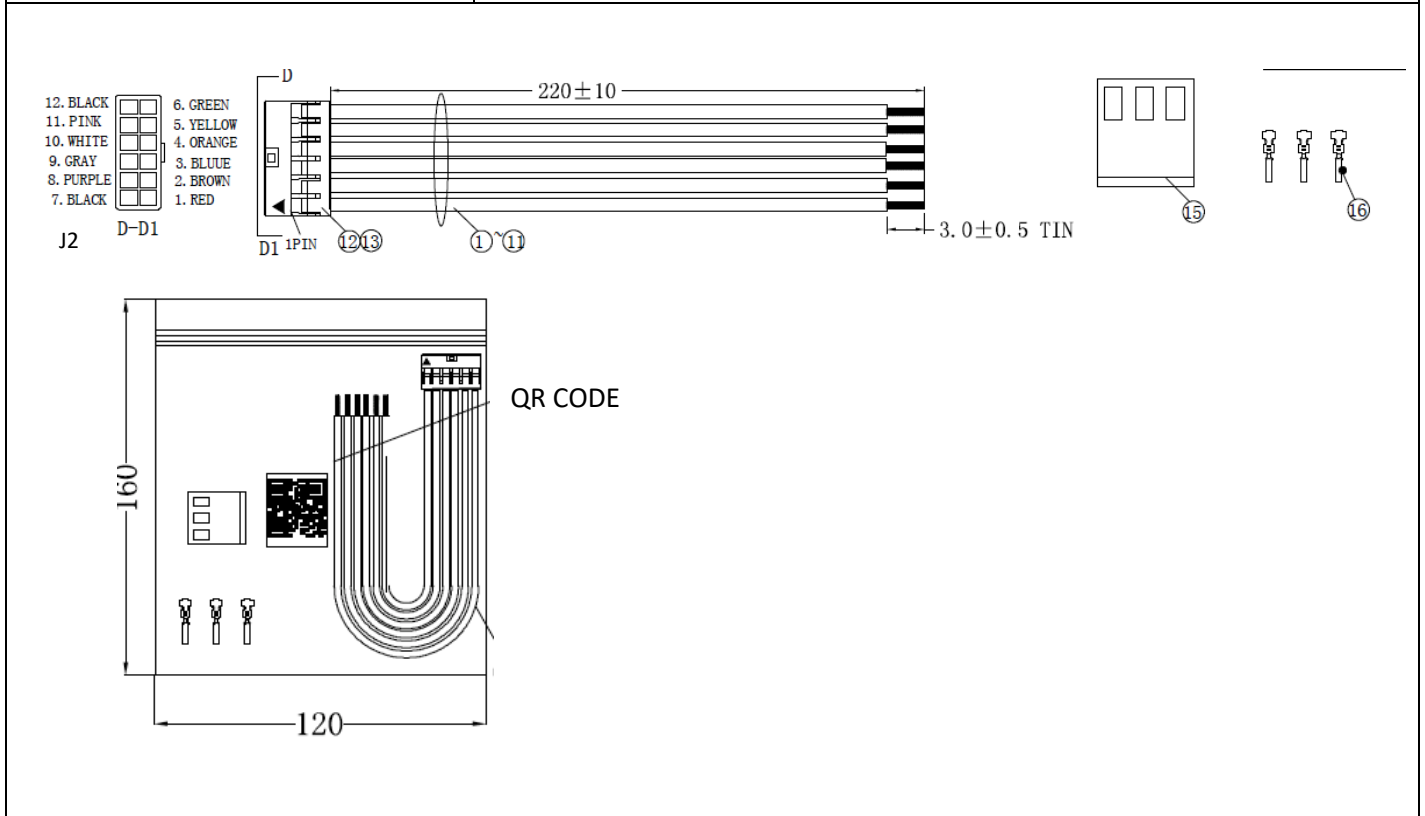

NEVO+1200 Input Cable Set (CAB-N12)

CAB-N12 Contents

- 3 x Input Power Connector (J1) Crimp Terminals
- 2 x Global Signal (J2A & J2B) Cables (220mm)
- 1 x Primary Standby (J6) Cable (220mm)

NEVO+600 Input Cable Set (CAB-N6)	
CAB-N6 Contents	
1 x Input Power Connector (J1) Housing	
3 x Input Power Connector (J1) Crimp Terminals	
1 x Global Signal (J2) Cable (220mm)	

Single Output Cable Set (CAB-SOP)	
CAB-SOP Contents	
1 x Single Output Module (J5) Cable (150mm)	
2 x 6.3mm x 0.8mm Faston Crimp Connector	
	

Dual Output Cable Set (CAB-DOP)	
<p>Contents</p> <p>1 x Dual Output Module (J1) Cable (150mm)</p> <p>1 x Dual Output Module (J5) Cable (220mm)</p>	

Current Sharing Links	
CAB-CS2 Contents	Share2Way (CAB-CS2)
1 x Share2Way	 <p style="text-align: right;"><u>WIRE TABLE</u> 4 ORANGE 4</p>
CAB-CS3 Contents	Share3Way (CAB-CS3)
1 x Share3Way	 <p>Heat-shrinkable tube</p> <p style="text-align: right;"><u>WIRE TABLE</u> 4 ORANGE 4 ORANGE 4</p>
CAB-CS4 Contents	Share4Way (CAB-CS4)
1 x Share4Way	 <p style="text-align: right;"><u>WIRE TABLE</u> 4 ORANGE 4 ORANGE 4 ORANGE 4</p>
CAB-CS5 Contents	Share5Way (CAB-CS5)
1 x Share5Way	 <p style="text-align: right;"><u>WIRE TABLE</u> 4 ORANGE 4 ORANGE 4 ORANGE 4 ORANGE 4</p>