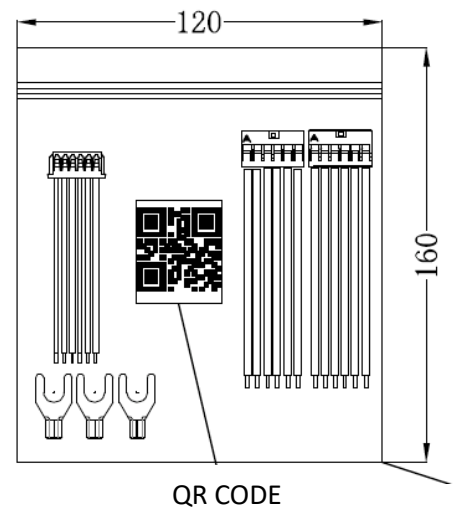

NEVO+1200 Input Cable Set (CAB-N12)

CAB-N12 Contents

- 3 x Input Power Connector (J1) Crimp Terminals
- 2 x Global Signal (J2A & J2B) Cables (220mm)
- 1 x Primary Standby (J6) Cable (220mm)

NEVO+600 Input Cable Set (CAB-N6)	
CAB-N6 Contents	
1 x Input Power Connector (J1) Housing	
3 x Input Power Connector (J1) Crimp Terminals	
1 x Global Signal (J2) Cable (220mm)	

Single Output Cable Set (CAB-SOP)	
CAB-SOP Contents	
1 x Single Output Module (J5) Cable (150mm)	
2 x 6.3mm x 0.8mm Faston Crimp Connector	
	

Dual Output Cable Set (CAB-DOP)	
<p>Contents</p> <p>1 x Dual Output Module (J1) Cable (150mm)</p> <p>1 x Dual Output Module (J5) Cable (220mm)</p>	

Current Sharing Links	
CAB-CS2 Contents	Share2Way (CAB-CS2)
1 x Share2Way	 <p style="text-align: right;"><u>WIRE TABLE</u> 4 ORANGE 4</p>
CAB-CS3 Contents	Share3Way (CAB-CS3)
1 x Share3Way	 <p>Heat-shrinkable tube</p> <p style="text-align: right;"><u>WIRE TABLE</u> 4 ORANGE 4 ORANGE 4</p>
CAB-CS4 Contents	Share4Way (CAB-CS4)
1 x Share4Way	 <p style="text-align: right;"><u>WIRE TABLE</u> 4 ORANGE 4 ORANGE 4 ORANGE 4</p>
CAB-CS5 Contents	Share5Way (CAB-CS5)
1 x Share5Way	 <p style="text-align: right;"><u>WIRE TABLE</u> 4 ORANGE 4 ORANGE 4 ORANGE 4 ORANGE 4</p>